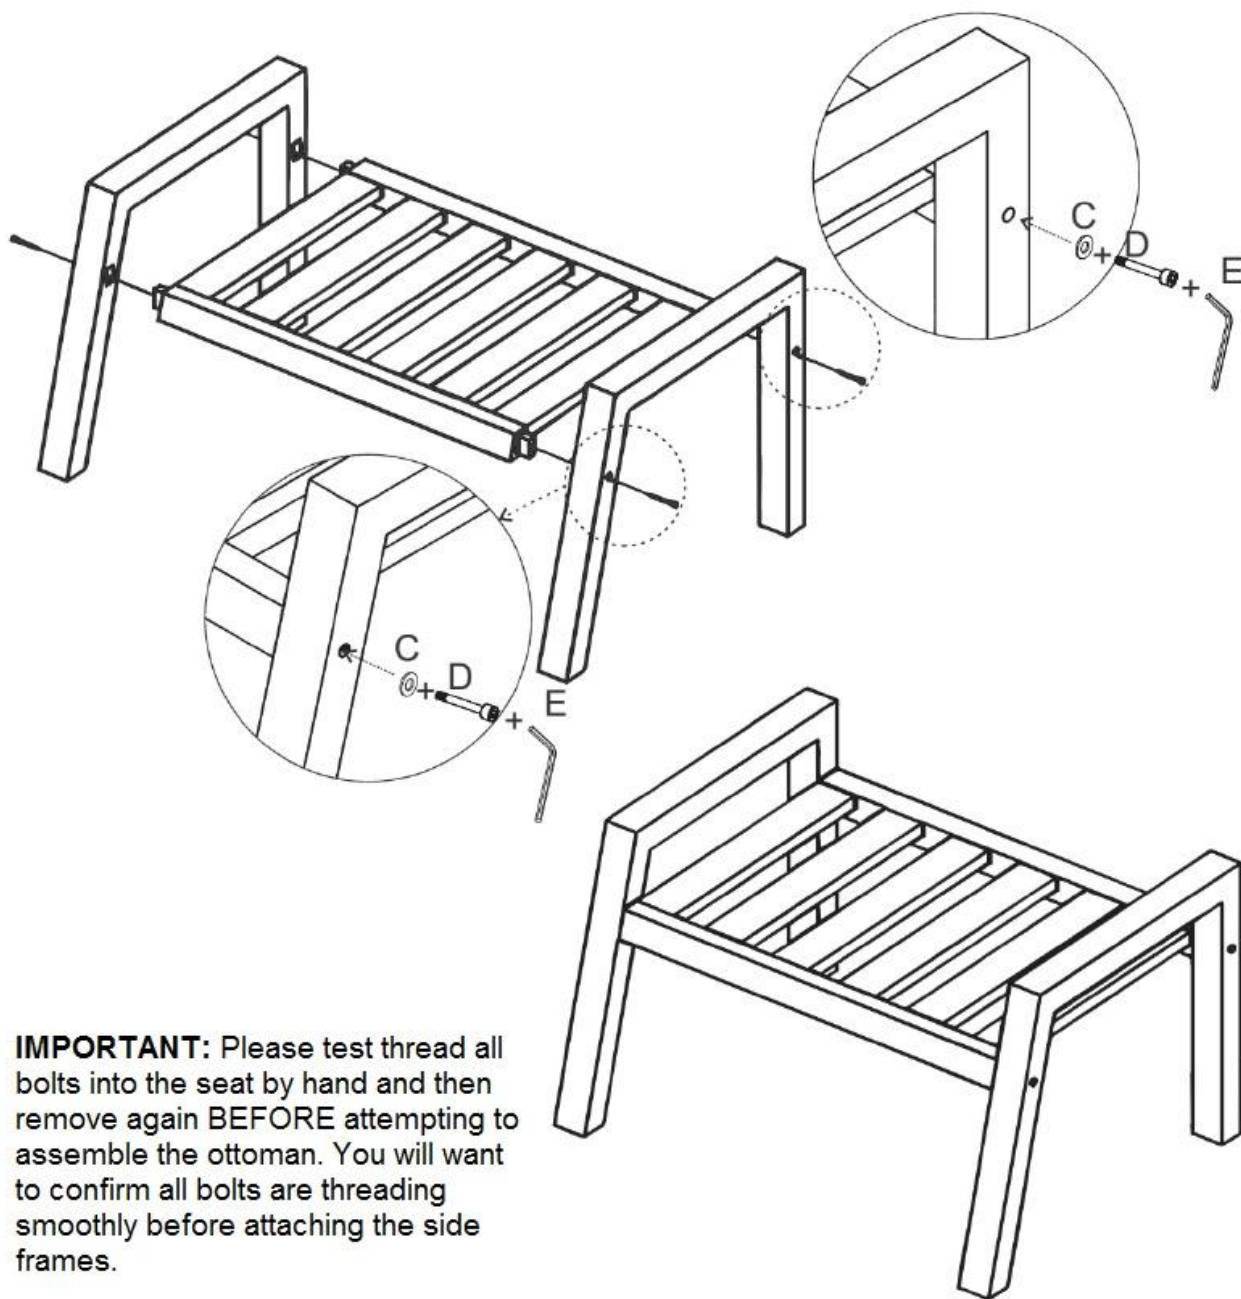

THOS. BAKER

A1900.NAT
ALYN OTTOMAN

A 2x

B 2x

C M6 X 50 4x

D 4x

E 1x

IMPORTANT: Please test thread all bolts into the seat by hand and then remove again **BEFORE** attempting to assemble the ottoman. You will want to confirm all bolts are threading smoothly before attaching the side frames.